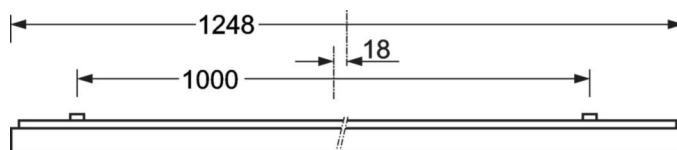

Surface-mounted luminaire - Micro-prismatic diffuser - direct distribution

Steel sheet enclosure, powder-coated rectangular cross-section, integrated Quicklock quick-mount bracket system with catch hook and safety rope for simple and quick mounting; Housing colour silver grey/white aluminium RAL 9006; Micro prism pane in "multilayer" technology, Light distribution direct distribution by means of Micro-prismatic diffuser of PMMA, Homogeneous light distribution; glare reduction through micro prism pane with special "multilayer" technology and optimised light deflecting foil. Suitable for VDU workstations,  $65^\circ < 3000 \text{ cd/m}^2$  omnidirectional glare reduction in accordance with current DIN-EN 12464-1 standard, UGR (4H/8H) 18.7. Easy installation of the connection, directly on the top of the luminaire with a terminal cover cap. Electrical connection via 5-pole connection terminal with plug-in contacts.. If required, an AVA-MH universal mounting aid is available as an accessory. Surface-mounted luminaire for ceiling installation;

## MECHANICS

Housing colour	silver grey/white aluminium RAL 9006
Dimensions (LxWxDxH)	1248mm x 354mm x 62mm
Weight (net)	6.22kg
Cable entry KE (X/Y)	0mm/0mm
Type of installation	Ceiling-mounted single installation, Ceiling-mounted trunking installation

## Dimensions

L	1248 mm	Length
B	354 mm	Width
H	62 mm	Height
A1	1000 mm	Mounting distance single mounting
A3	248 mm	Mounting distance between luminaires in a light run arrangement
A4	50 mm	Mounting distance (width)
X	0 mm	Distance cable infeed to the center of the luminaire on the X-axis
Y	0 mm	Distance cable infeed to the center of the luminaire on the Y-axis