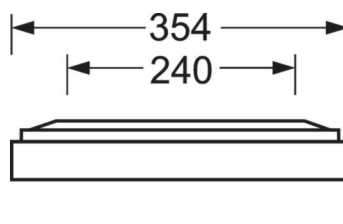

## LIGHTING TECHNOLOGY

Placement	LED, Colour rendering/Light colour CRI $\geq 80$ / 4000K
Colour tolerance (MacAdam)	3SDCM
Photobiological safety (Luminaire)	RG0
Nominal luminous flux	5283lm
LED service life	100000h L80/B10 (Tq 25°C), 50000h L90/B50 (Tq 25°C)
Luminaire luminous efficiency	141lm/W
UGR lat./long.	18.5 / 18.7

## MECHANICS

Housing colour	silver grey/white aluminium RAL 9006
Dimensions (LxWxDxH)	1248mm x 354mm x 62mm
Weight (net)	6.22kg
Cable entry KE (X/Y)	0mm/0mm
Type of installation	Ceiling-mounted single installation, Ceiling-mounted trunking installation

## Dimensions

L	1248 mm	Length
B	354 mm	Width
H	62 mm	Height
A1	1000 mm	Mounting distance single mounting
A3	248 mm	Mounting distance between luminaires in a light run arrangement
A4	50 mm	Mounting distance (width)
X	0 mm	Distance cable infeed to the center of the luminaire on the X-axis
Y	0 mm	Distance cable infeed to the center of the luminaire on the Y-axis