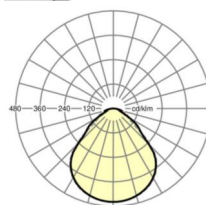

CHARACTERISTICS

Order number	65714066175
EAN number	4020863479146
Commodity code	94051190
Certification mark	IP 20, Protection class I, VDU 65° < 3000, F, Indoor, CE
Impact resistance (IK rating)	IK03
Ambient temperatur	ta 25°C
Special properties	Ready for IoT
Warranty period	5 years
State funding programs	BEG - Federal funding for efficient buildings (valid only for Germany)

ELECTRICAL ENGINEERING

Controller	Electronic driver DALI (1 pcs.)
Light Control	netlife flex55
System output	37W
Mains voltage	230V/50Hz
Circuit breakers (inrush current)	13 pieces/B10, 24 pieces/B16, 25 pieces/C10, 40 pieces/C16
Energy efficiency class/light source	C

LIGHTING TECHNOLOGY

Placement	LED, Colour rendering/Light colour CRI ≥ 80 / 4000K
Colour tolerance (MacAdam)	3SDCM
Photobiological safety (Luminaire)	RG0
Nominal luminous flux	5283lm
LED service life	100000h L80/B10 (Tq 25°C), 50000h L90/B50 (Tq 25°C)
Luminaire luminous efficiency	141lm/W
UGR lat./long.	18.5 / 18.7

MECHANICS

Housing colour	silver grey/white aluminium RAL 9006
Dimensions (LxWxDxH)	1248mm x 354mm x 62mm
Weight (net)	6.22kg
Cable entry KE (X/Y)	0mm/0mm
Type of installation	Ceiling-mounted single installation, Ceiling-mounted trunking installation

DEEP-LINK

<https://www.regiolum.de/en/article/65714066175>